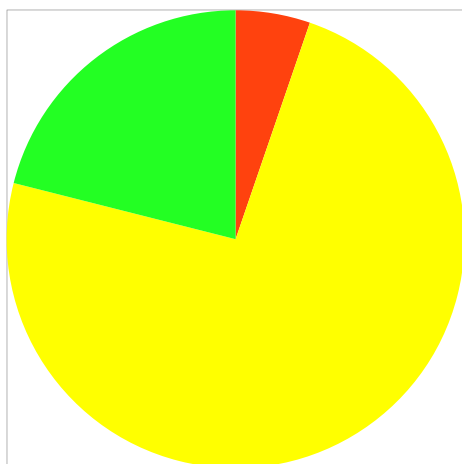

Prüfungsergebnisse Juni 2014

Cand. Number	Exam	Score	Result
7674	PET	83/100	Pass
7676	PET	79/100	Pass
7678	PET	79/100	Pass
7680	PET	77/100	Pass
7682	PET	85/100	Pass with Merit
7686	PET	61/100	CoE A2
7687	PET	79/100	Pass
7690	PET	77/100	Pass
7693	PET	81/100	Pass
3422	FCE	60/100	Pass Grade C
3787	FCE	61/100	Pass Grade C
3788	FCE	79/100	Pass Grade B
6505	CAE	65/100	Pass Grade C
6510	CAE	73/100	Pass Grade C
6511	CAE	56/100	CoE B2
6504	CAE	59/100	CoE B2
6551	CAE	72/100	Pass Grade C
8127	CPE	58/100	CoE C1
8125	CPE	64/100	Pass Grade C