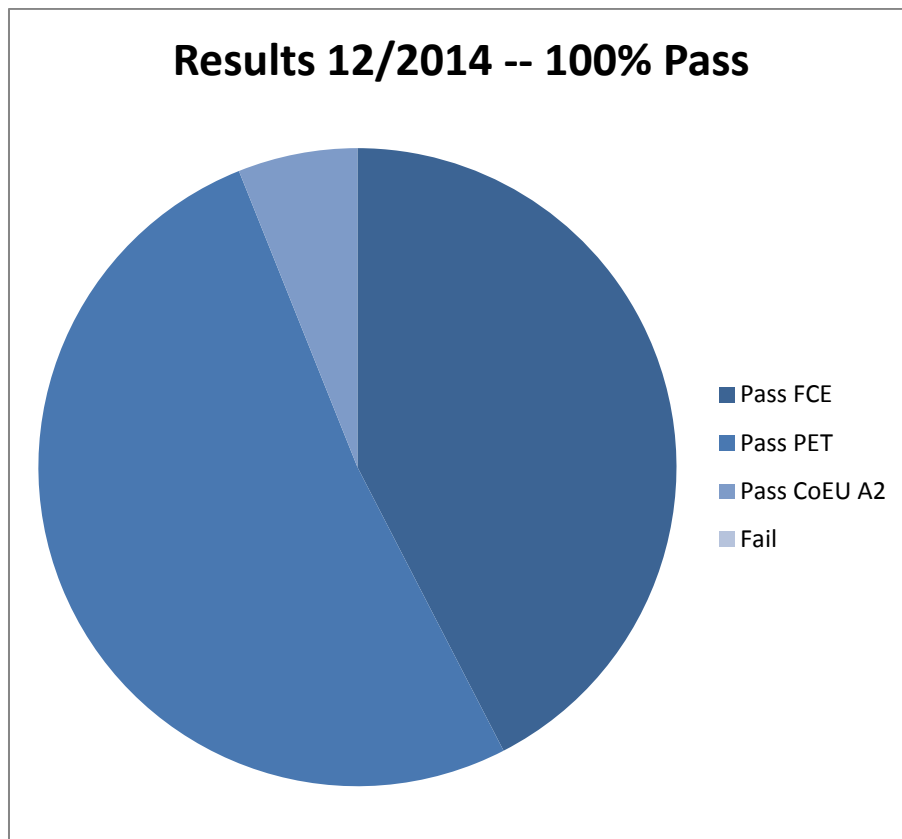

Cambridge Prüfungsergebnisse Dezember 2014

FCE : 14 x Pass = 1 x A, 4 x B, 9 x C, 4 x CoE B1

PET: 17 x Pass = 2 x Pass with Merit, 15 x Pass, 2 x CoE A2

A2: 2 x CoE

Fail: 0,0

Cand. Number	Exam	Score	Result
7855	PET	79/100	Pass
7857	PET	51/100	CoE Level A2
7858	PET	84/100	Pass
7859	PET	81/100	Pass
7860	PET	80/100	Pass
7863	PET	77/100	Pass
7864	PET	78/100	Pass
7865	PET	81/100	Pass
7866	PET	83/100	Pass
7869	PET	61/100	CoE Level A2
7870	PET	82/100	Pass
7871	PET	76/100	Pass
7872	PET	77/100	Pass
7875	PET	86/100	Pass with Merit
7878	PET	86/100	Pass with Merit
3843	FCE	72/100	C
3846	FCE	62/100	C
3847	FCE	77/100	B
3848	FCE	54/100	CoE Level B1
3849	FCE	54/100	CoE Level B1
3850	FCE	71/100	C
3851	FCE	77/100	B
3852	FCE	72/100	C
3854	FCE	76/100	B
3856	FCE	60/100	C
3858	FCE	64/100	C
3860	FCE	63/100	C
3862	FCE	63/100	C
3864	FCE	56/00	CoE Level B1
3865	FCE	76/100	B
3866	FCE	82/100	A
3867	FCE	60/100	C
3869	FCE	49/100	CoE Level B1